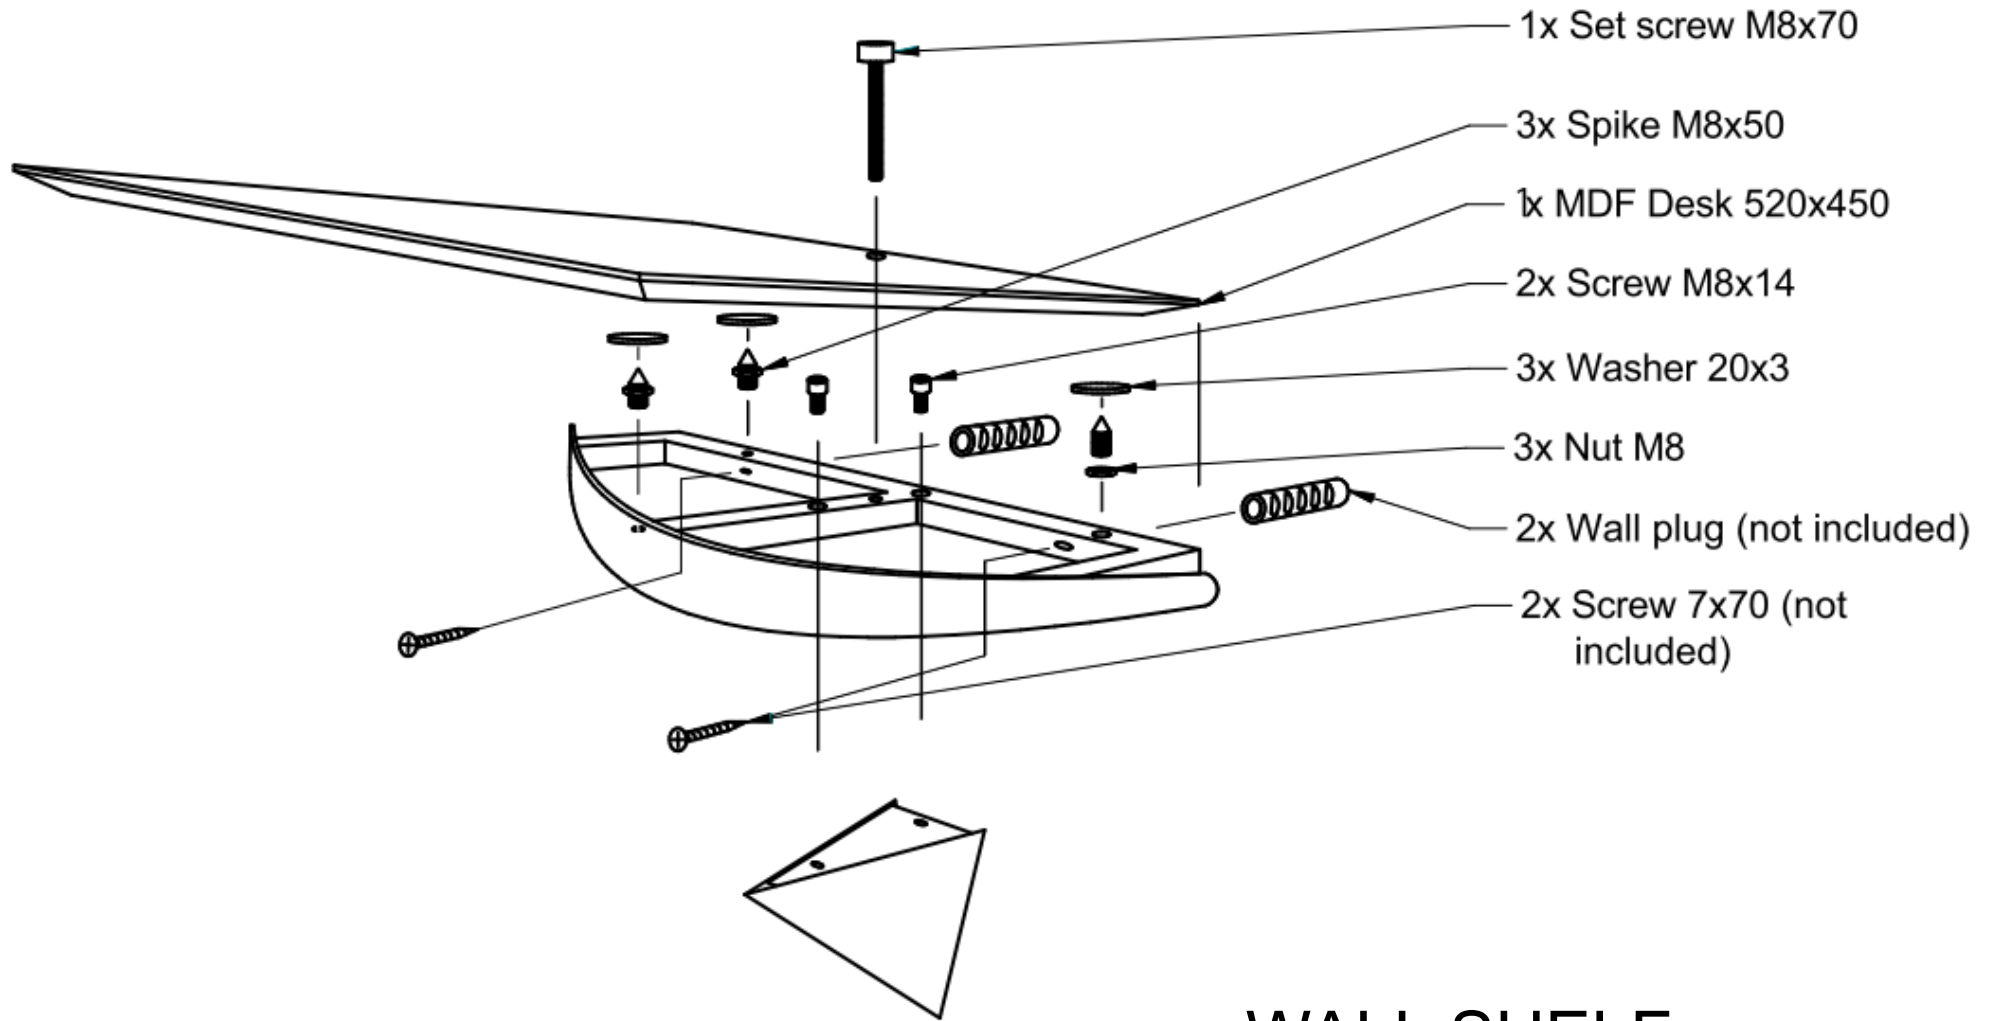

MOUNTING INSTRUCTIONS

WALL SHELF
WM-3